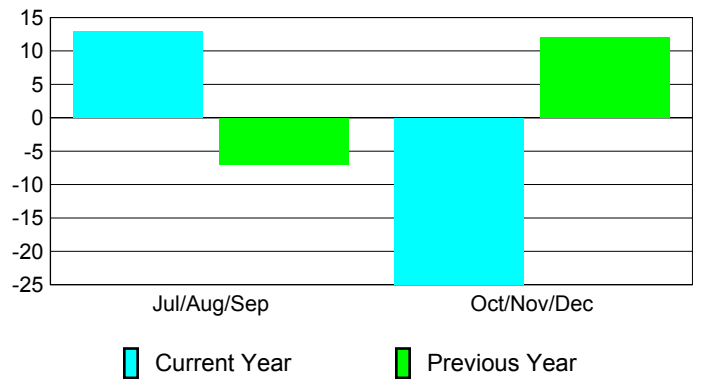

Membership Results
2010-2011

Membership
2009-2010

Month	Net Memb Goal	Actual New Memb	Actual Dropped Memb	Gain/Loss of Memb	Gain/Loss of Memb
Jul/Aug/Sep	-5	32	-19	13	-7
Oct/Nov/Dec	35	13	-38	-25	12
Totals	30	45	-57	-12	5

Membership Results 2010-2011

Goal, New, Dropped, Gain/Loss

Comparison of Membership Gain/Loss

Current Year Compared to the Previous Year

Gender Comparison 2010-2011

Jul/Aug/Sep

Oct/Nov/Dec

Male