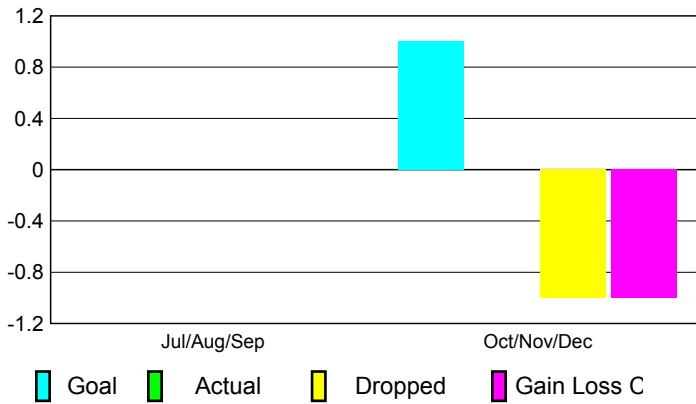

2010-2011 GMT Reports for District (or Undistricted) **District 9 NC**

GMT: **Gary W Fry**

Location: **IOWA**

GMT CA: **1**

CLUBS

Club Results
2010-2011

Clubs
2009-2010

Month	New Club Goal	Actual New Clubs	Actual Dropped Clubs	Gain/Loss of Clubs	Gain/Loss of Clubs
Jul/Aug/Sep	0	0	0	0	0
Oct/Nov/Dec	1	0	-1	-1	0
Totals	1	0	-1	-1	0

Club Results 2010-2011

Goal, New, Dropped, Gain/Loss

Comparison of Club Gain/Loss

Current Year Compared to the Previous Year

YTD Status Quo Clubs 2010-2011

Status Quo Clubs Compared to Status Quo Members

MEMBERSHIP