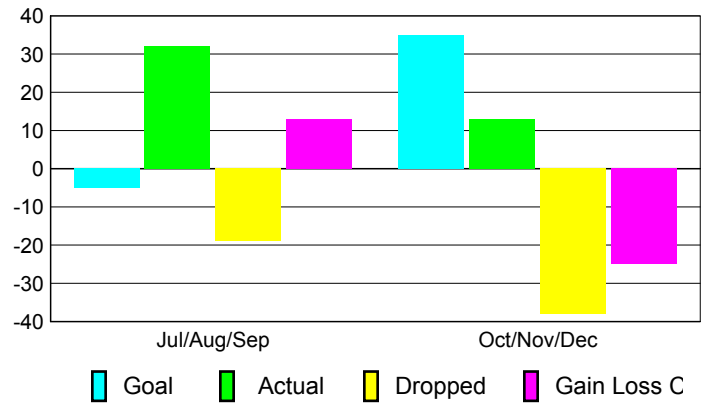

Membership Results 2010-2011

Goal, New, Dropped, Gain/Loss

Comparison of Membership Gain/Loss

Current Year Compared to the Previous Year